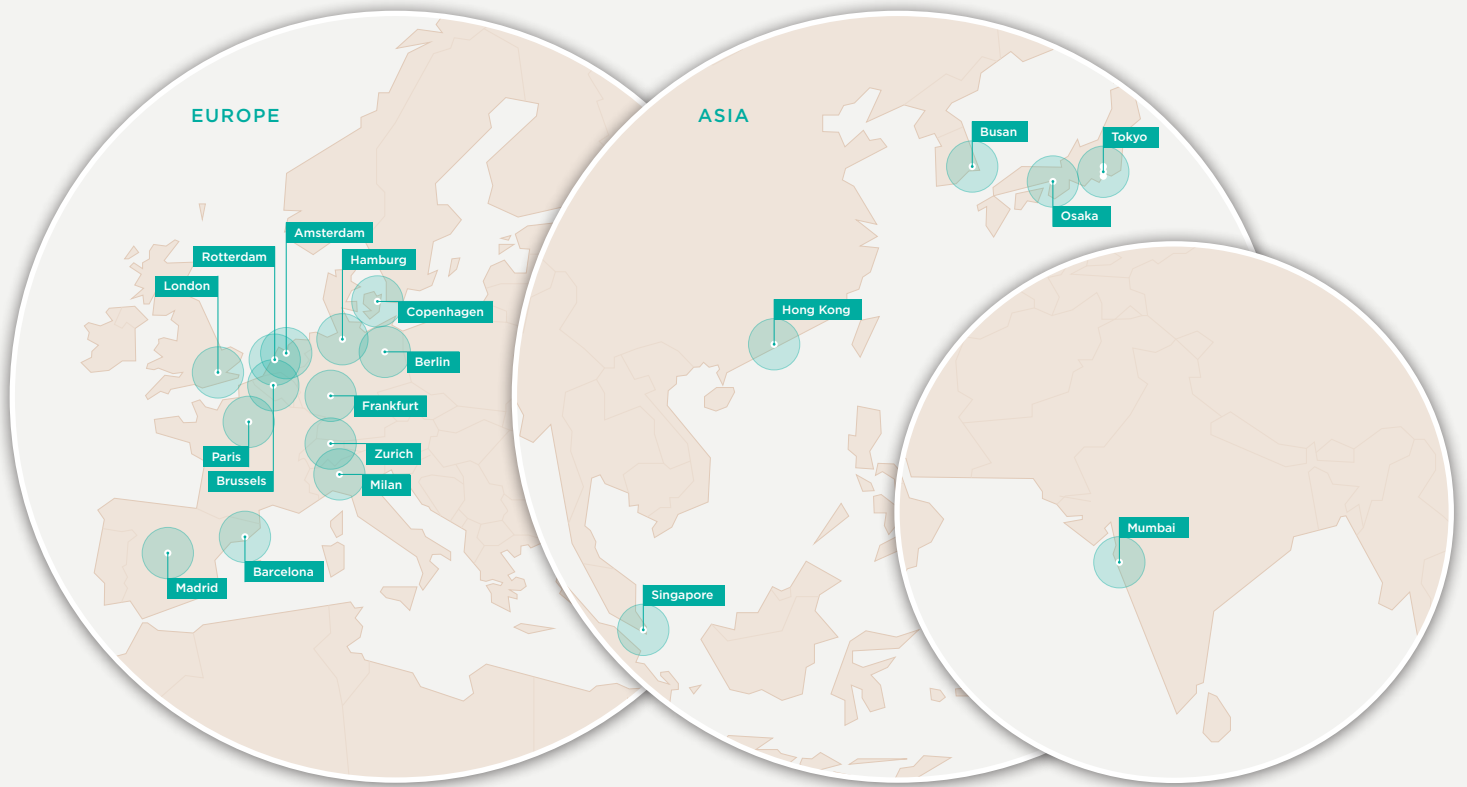

Environmentals

- 13 km from the nearest airport
- 1.5 km from the nearest railway line

Energy efficiency

- Connected to a city water cooling system with a back up chilled water system
- 100% of green power used
- Comprehensive energy and monitoring system as standard
- ISO 14001 certified

100% Carrier Neutral Data Centres

Belgium

Colt Brussels Data Centre

Denmark

Colt Copenhagen Data Centre

France

Colt Paris North Data Centre
Colt Paris South West Data Centre

Germany